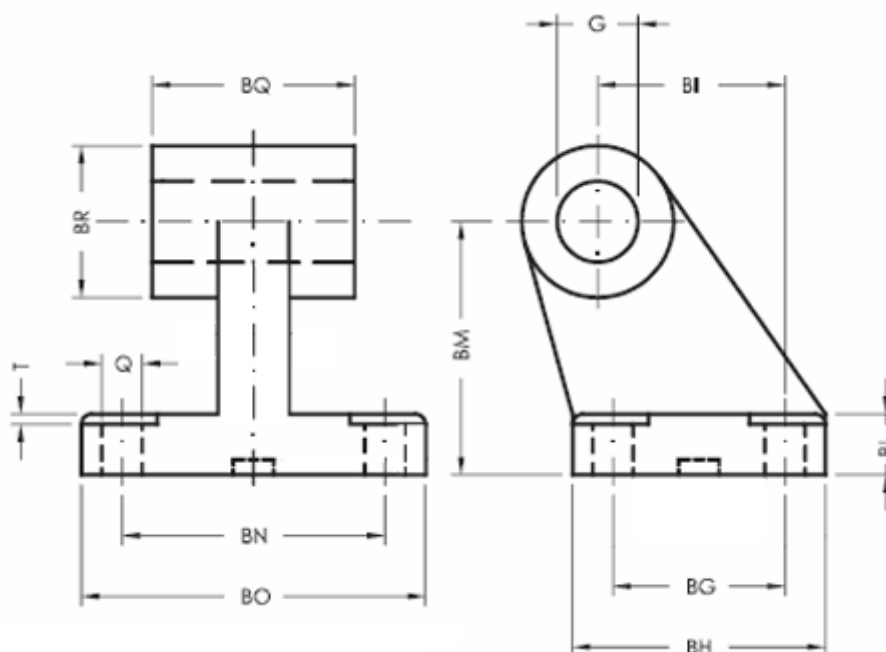

Article number: 5870057100

Description: Square joint cetop hinge, type RP107-0057/100  
for 100 mm cylinder

## Measures

BG = 50	BT	= 38
BH = 70	Cylinder size	= 100
BI = 55	G	= 20
BL = 17	M	= 18
BM = 71	Q	= 11.0
BN = 76		
BO = 96		
BQ = 60		